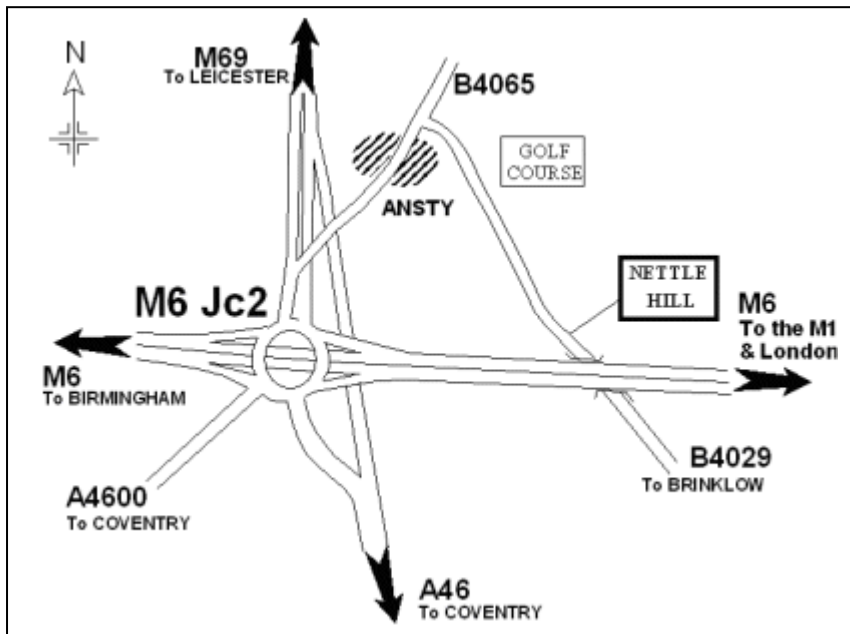

## Directions to Nettle Hill Conference Centre

Brinklow Road  
Ansty  
Coventry  
Warwickshire  
CV7 9JL

*If using SatNav  
put in complete address*

### BY CAR

**From the M69:** Leave the M69 at the A4600 (Coventry) Exit. Go to the roundabout and take the B4065 to ANSTY.

**WARNING:** As you exit the roundabout, take care not to join the M69. Bear right onto the B4065 to ANSTY. Then, having exited the Junction 2 roundabout, go through Ansty Village and turn right onto the B4029 for BRINKLOW. One mile down the BRINKLOW road after passing the Golf Course, there is a single track road turning on the left signposted NETTLE HILL. (If you go under the motorway, you have gone too far).

From The Fosse Way (North Bound): Follow the Fosse Way through BRINKLOW village. After BRINKLOW, take the right turn to ANSTY. Immediately after passing under the motorway, take the right turn (single-track road) signposted NETTLE HILL.

**From the M6:** Leave M6 at Junction 2. Follow the Coventry A46 signs. At the junction 2 roundabout, take the B4065 to ANSTY.

**WARNING:** As you exit the roundabout take care not to join the M69. Bear right onto the B4065 to ANSTY. Then, having exited the Junction 2 roundabout, go through Ansty Village and turn right onto the B4029 for BRINKLOW. One mile down the BRINKLOW road after passing the Golf Course, there is a single track road turning on the left signposted NETTLE HILL. (If you go under the motorway, you have gone too far).