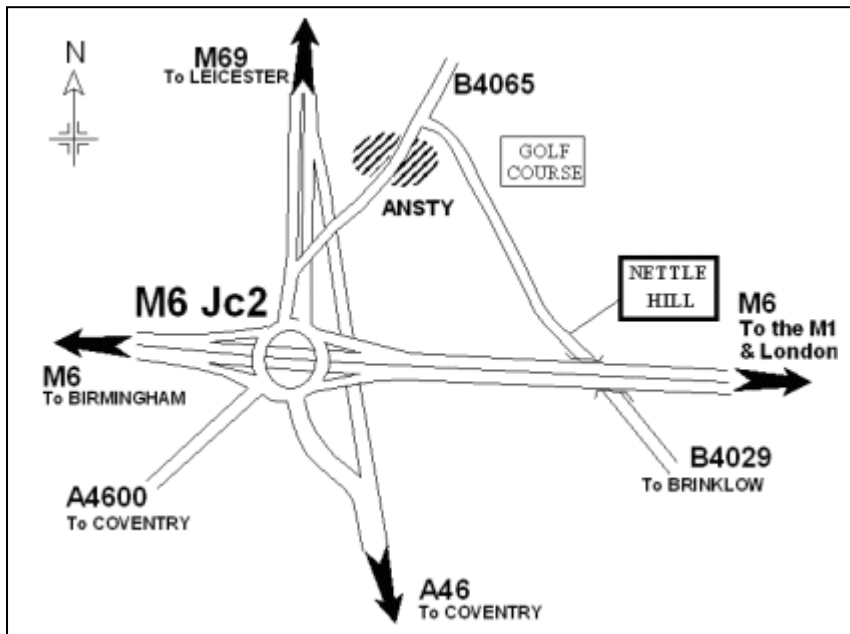

Directions to Nettle Hill Conference Centre

Brinklow Road
Ansty
Coventry
Warwickshire
CV7 9JL

*If using SatNav
put in complete address*

BY CAR

From the M69: Leave the M69 at the A4600 (Coventry) Exit. Go to the roundabout and take the B4065 to ANSTY.

WARNING: As you exit the roundabout, take care not to join the M69. Bear right onto the B4065 to ANSTY. Then, having exited the Junction 2 roundabout, go through Ansty Village and turn right onto the B4029 for BRINKLOW. One mile down the BRINKLOW road after passing the Golf Course, there is a single track road turning on the left signposted NETTLE HILL. (If you go under the motorway, you have gone too far).

From The Fosse Way (North Bound): Follow the Fosse Way through BRINKLOW village. After BRINKLOW, take the right turn to ANSTY. Immediately after passing under the motorway, take the right turn (single-track road) signposted NETTLE HILL.

From the M6: Leave M6 at Junction 2. Follow the Coventry A46 signs. At the junction 2 roundabout, take the B4065 to ANSTY.

WARNING: As you exit the roundabout take care not to join the M69. Bear right onto the B4065 to ANSTY. Then, having exited the Junction 2 roundabout, go through Ansty Village and turn right onto the B4029 for BRINKLOW. One mile down the BRINKLOW road after passing the Golf Course, there is a single track road turning on the left signposted NETTLE HILL. (If you go under the motorway, you have gone too far).